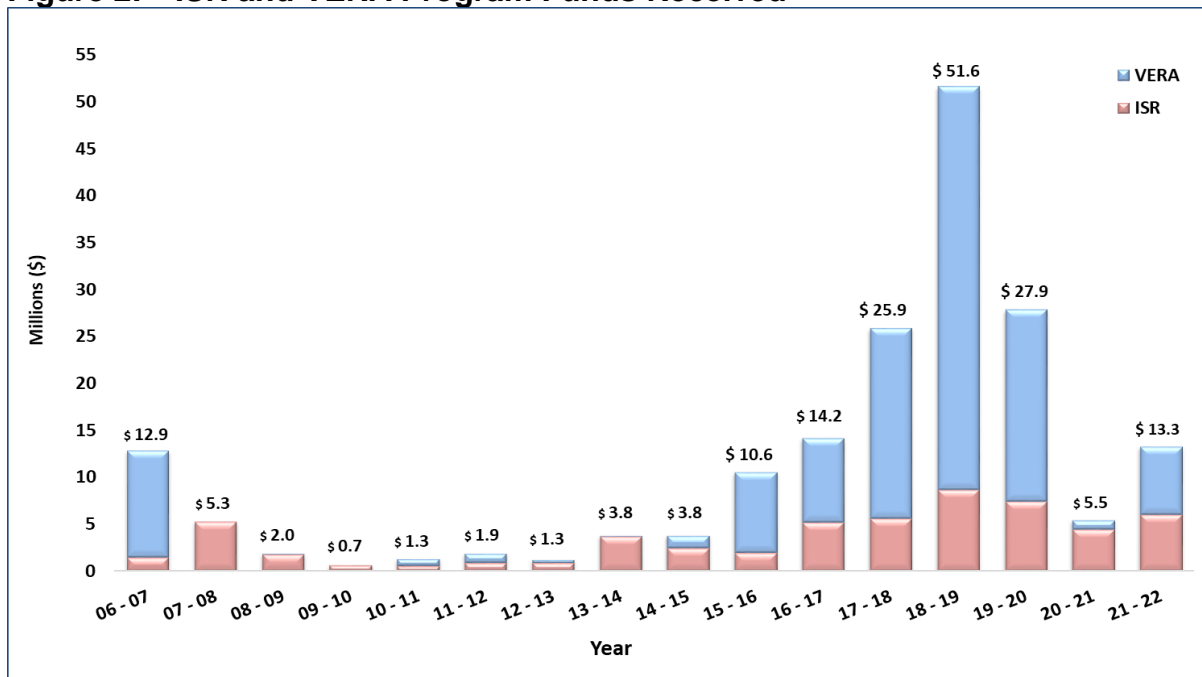

IV. FISCAL SUMMARY

As presented in Figure 2 below, the total amount of funds received for this reporting period under ISR and VERA were $6,028,377 and $7,307,935 respectively, for a total of $13,336,312. The figure also illustrates the historic amounts of funds received.

Figure 2: ISR and VERA Program Funds Received

As presented in Table 1 below, the District's ISR and VERA accounts held a beginning balance of $36,275,088. During this reporting period, the District received $13,336,312, spent (paid out) off-site emission reduction projects totaling $14,647,514, encumbered $17,519,650 in contracts for emission reduction projects, leaving an unencumbered balance of $17,444,236.

Table 1: ISR-VERA Fiscal Summary (July 1, 2021 - June 30, 2022)

	ISR	VERA	Total
Beginning Fund Balance	$5,461,983	$30,813,105	$36,275,088
Amount Received	$6,028,377	$7,307,935	$13,336,312
Amount Refunded	$0	$0	$0
Amount Spent (Paid Out)	-$3,458,048	-$11,189,466	-$14,647,514
Ending Fund Balance	$8,032,312	$26,931,574	$34,963,886
Encumbered Amount	-$2,390,431	-$15,129,219	-$17,519,650
Ending Unencumbered Amount	$5,641,881	$11,802,355	$17,444,236