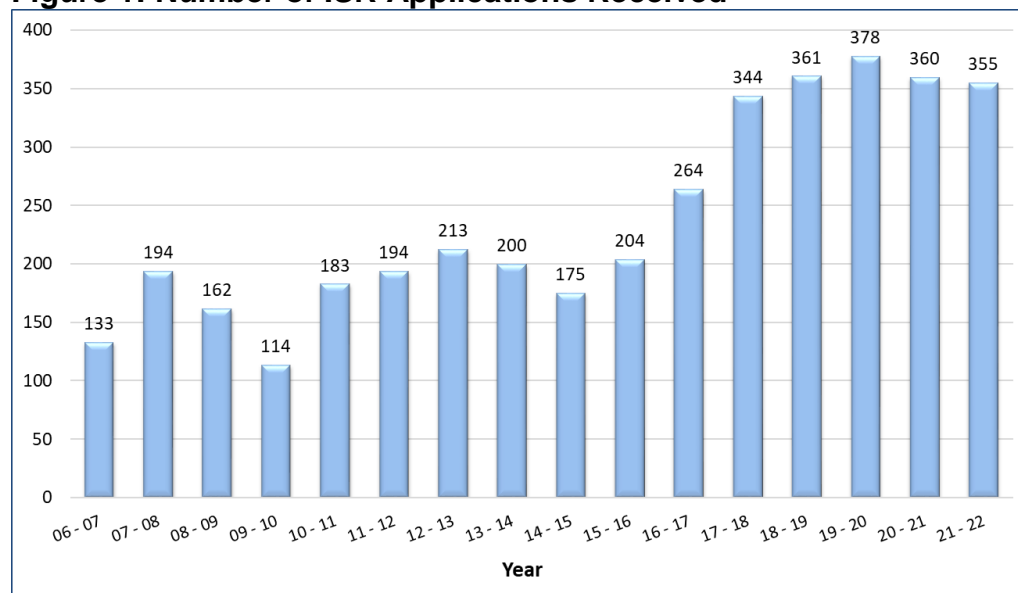

III. IMPLEMENTATION

District Indirect Source Review Rule

During this reporting period, the District received 355 ISR applications. For historic context, the number of ISR applications received each year is presented in Figure 1 below.

Figure 1: Number of ISR Applications Received

Voluntary Emission Reduction Agreements

A Voluntary Emission Reduction Agreement is an air quality mitigation measure by which a developer can voluntarily enter into a contractual agreement with the District to mitigate a development project's impact on air quality, going beyond reductions achieved by compliance with the District's ISR rule. Under the agreement, the developer provides funds to the District to administer the implementation of the VERA. The District then identifies emissions reductions projects, funds those projects, and verifies that the specified emission reductions have been successfully achieved.

The types of emission reduction projects that have been funded in the past include electrification of stationary internal combustion engines (such as agricultural irrigation pumps), replacing old heavy-duty trucks with new, cleaner, more efficient heavy-duty trucks, and replacement of old farm tractors with cleaner tractors. Since 2005, the District has entered into 50 VERAs. It is the District's experience that implementation of a VERA is often a feasible mitigation measure under CEQA, effectively achieving emission reductions necessary to reduce impacts to a less than significant level.

For development projects subject to the ISR rule, the developer must also comply with applicable rule provisions. Emission reductions achieved through implementation of a VERA are credited towards satisfying ISR requirements. This report therefore includes revenues and emission reductions achieved through both the ISR and the VERA