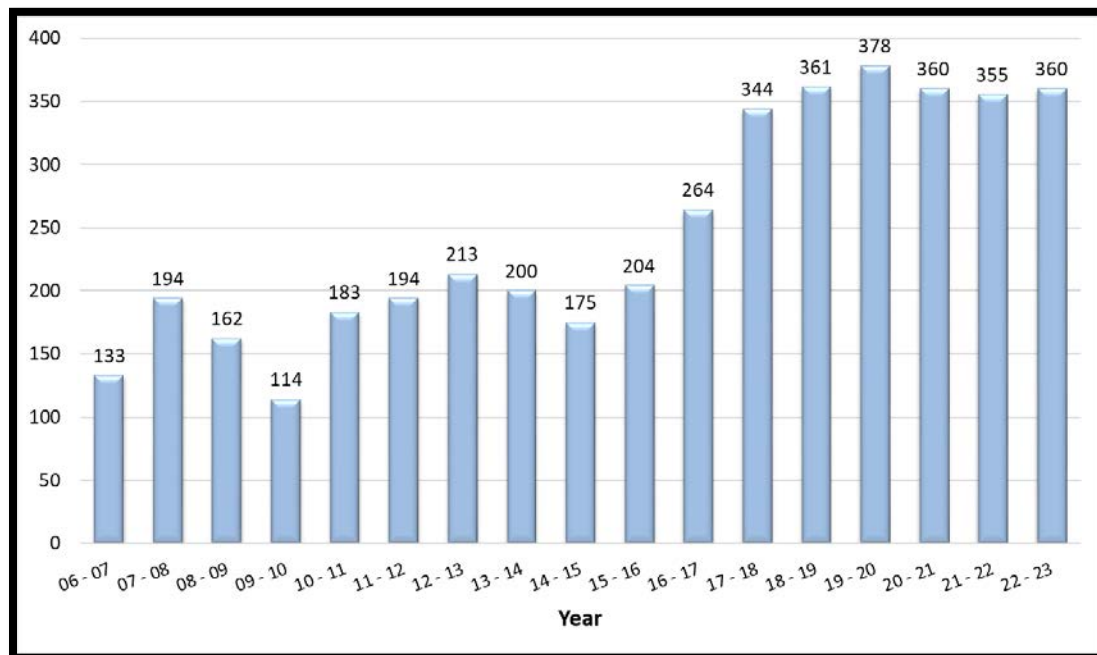

Figure 1: Number of ISR Applications Received

Voluntary Emission Reduction Agreements

A Voluntary Emission Reduction Agreement is an air quality mitigation measure by which a developer can voluntarily enter into a contractual agreement with the District to mitigate a development project’s impact on air quality, going beyond reductions achieved by compliance with the District’s ISR rule. Under the agreement, the developer provides funds to the District to administer the implementation of the VERA. The District then identifies emissions reductions projects, funds those projects, and verifies that the specified emission reductions have been successfully achieved.

The types of emission reduction projects that have been funded in the past include electrification of stationary internal combustion engines (such as agricultural irrigation pumps), replacing old heavy-duty trucks with new, cleaner, more efficient heavy-duty trucks, and replacement of older farm tractors with cleaner tractors. Since 2005, the District has entered into 52 VERAs. It is the District’s experience that implementation of a VERA is an effective mitigation measure under CEQA, to achieve emission reductions necessary to reduce air quality impacts to a less than significant level.