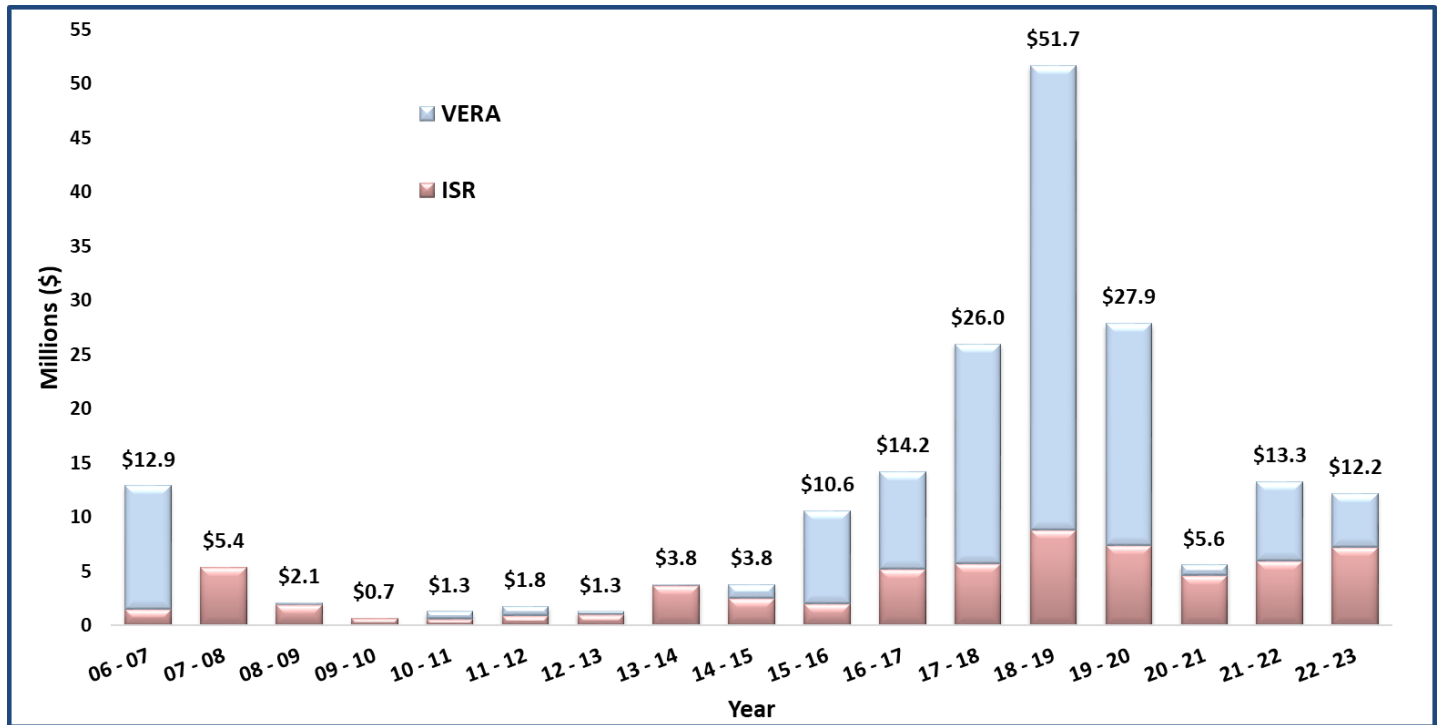

IV. FISCAL SUMMARY

The total amount of funds received for this reporting period under ISR and VERA were $7,245,676 and $5,020,240 respectively, for a total of $12,265,916.

Figure 2: ISR and VERA Program Funds Received

As presented in Table 1 below, the District's ISR and VERA accounts held a beginning balance of $34,963,884. During this reporting period, the District received $12,265,916, spent (paid out) off-site emission reduction projects totaling $19,610,101, encumbered $19,475,357 in contracts for emission reduction projects, leaving an unencumbered balance of $8,144,342.