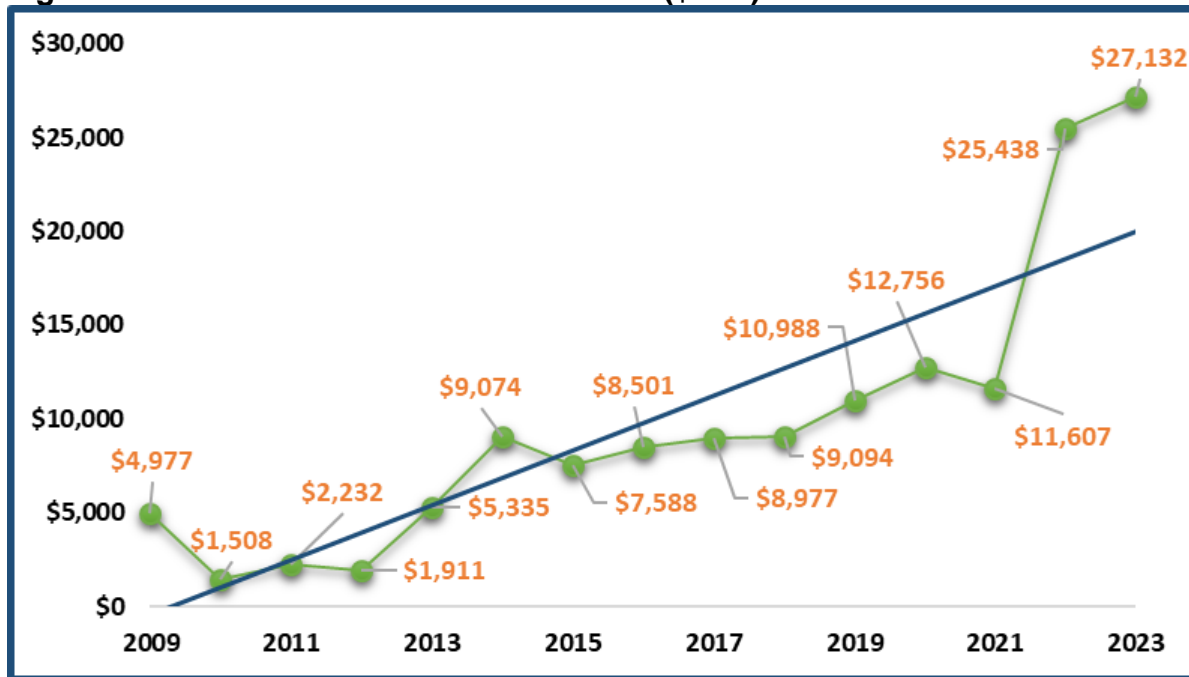

Figure 3: ISR Historical Cost Effectiveness ($/ton)

Overall as a program the District has successfully mitigated emissions associated with projects and collected mitigation fees; however over the past five years specifically (2019 - 2023), the Rule's current collection rate in $/ton is now below the actual $/ton achieved through the District's Grants and Incentives programs.

To cover the District's cost of administering these funds, the project proponent is required to pay an administrative fee equal to four percent (4%) of the required offsite mitigation fee. This administrative fee has been in place and remained at 4% since the rule's initial adoption in 2005, and is lower than all other grant programs that the District and other air districts administer, as other administrative fees range from 6.25% - 15%.

Therefore, the current mitigation fee schedule and administrative fees will be critical in ensuring the dollars collected by the District in the future are sufficient to achieve and administer the required emission reductions under ISR.